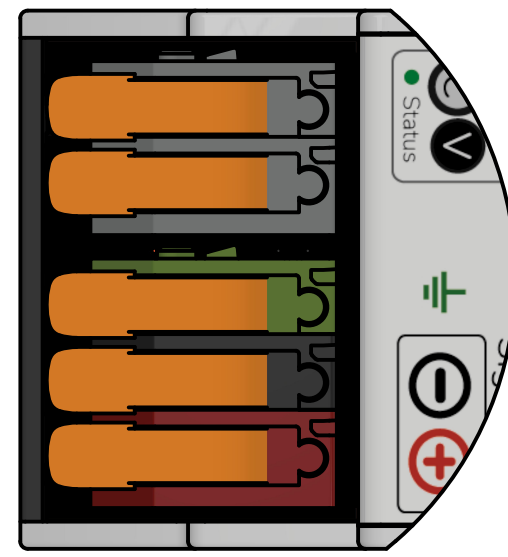

4

3

2

1

DETAIL A SCALE 2 : 1

Conductor cross section AWG min.24
Conductor cross section AWG max.10
Conductor cross section min.0.2 mm²
Conductor cross section max.6 mm²
Stripping length 12 mm
Rated surge voltage (III/3)8 kV

Conductor cross section:
28-14 AWG / 0.08-2.08 mm²
Wire stripe length: 6-7 mm

Conductor cross section:
28-14 AWG / 0.08-2.08 mm²
Wire stripe length: 6-7 mm

DRAWN J. Lizarazo	2/21/2019			
CHECKED				
QA		IsoBlock I-ST-1c		
MFG		SIZE C	DWG NO	REV
APPROVED		SCALE	IsoBlock I-ST-1c	
			SHEET 1 OF 1	