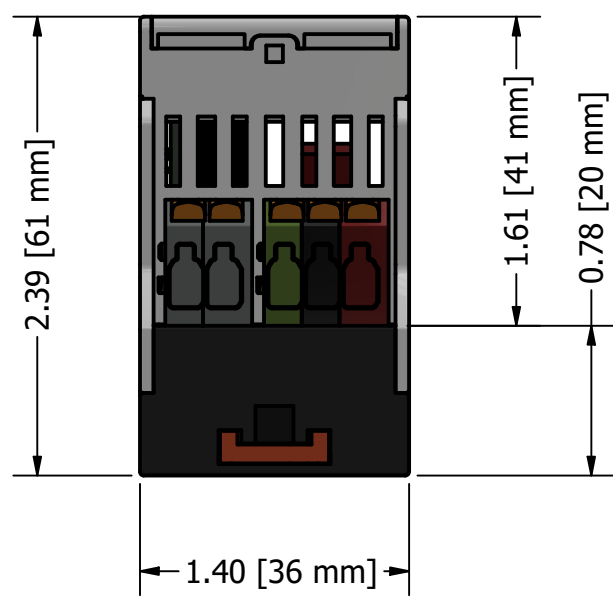

4

3

2

1

DETAIL A SCALE 2 : 1

Conductor cross section AWG min.24
Conductor cross section AWG max.10
Conductor cross section min.0.2 mm²
Conductor cross section max.6 mm²
Stripping length 12 mm
Rated surge voltage (III/3)8 kV

Conductor cross section:
28-14 AWG / 0.08-2.08 mm²
Wire stripe length: 6-7 mm

Conductor cross section:
28-14 AWG / 0.08-2.08 mm²
Wire stripe length: 6-7 mm

DRAWN J. Lizarazo	2/21/2019			
CHECKED				
QA		IsoBlock I-ST-1c		
MFG		SIZE C	DWG NO	REV
APPROVED		SCALE	IsoBlock I-ST-1c	
			SHEET 1 OF 1	