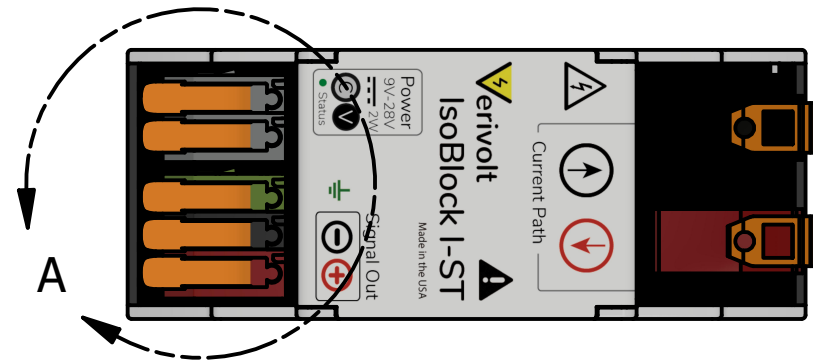

4

3

2

1

DETAIL A SCALE 2 : 1

Conductor cross section AWG min.24
Conductor cross section AWG max.10
Conductor cross section min.0.2 mm²
Conductor cross section max.6 mm²
Stripping length 12 mm
Rated surge voltage (III/3)8 kV

Conductor cross section:
28-14 AWG / 0.08-2.08 mm²
Wire stripe length: 6-7 mm

Conductor cross section:
28-14 AWG / 0.08-2.08 mm²
Wire stripe length: 6-7 mm

DRAWN J. Lizarazo	2/21/2019			
CHECKED				
QA		IsoBlock I-ST-1c		
MFG		SIZE C	DWG NO	REV
APPROVED		SCALE	IsoBlock I-ST-1c	
			SHEET 1 OF 1	