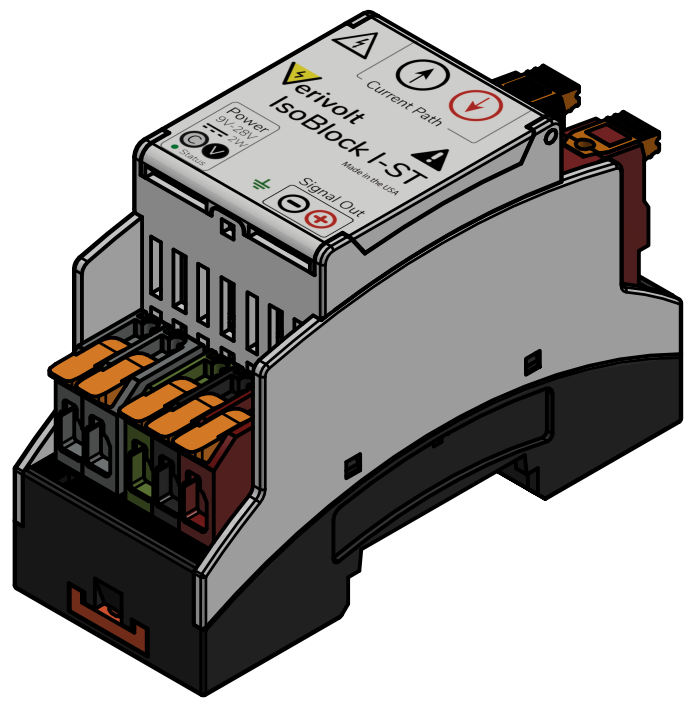

4

3

2

1

DETAIL A SCALE 2 : 1

Conductor cross section AWG min.24
Conductor cross section AWG max.10
Conductor cross section min.0.2 mm²
Conductor cross section max.6 mm²
Stripping length 12 mm
Rated surge voltage (III/3)8 kV

Conductor cross section:
28-14 AWG / 0.08-2.08 mm²
Wire stripe length: 6-7 mm

Conductor cross section:
28-14 AWG / 0.08-2.08 mm²
Wire stripe length: 6-7 mm

DRAWN J. Lizarazo	2/21/2019			
CHECKED				
QA		IsoBlock I-ST-1c		
MFG		SIZE C	DWG NO	REV
APPROVED		SCALE	IsoBlock I-ST-1c	
			SHEET 1 OF 1	