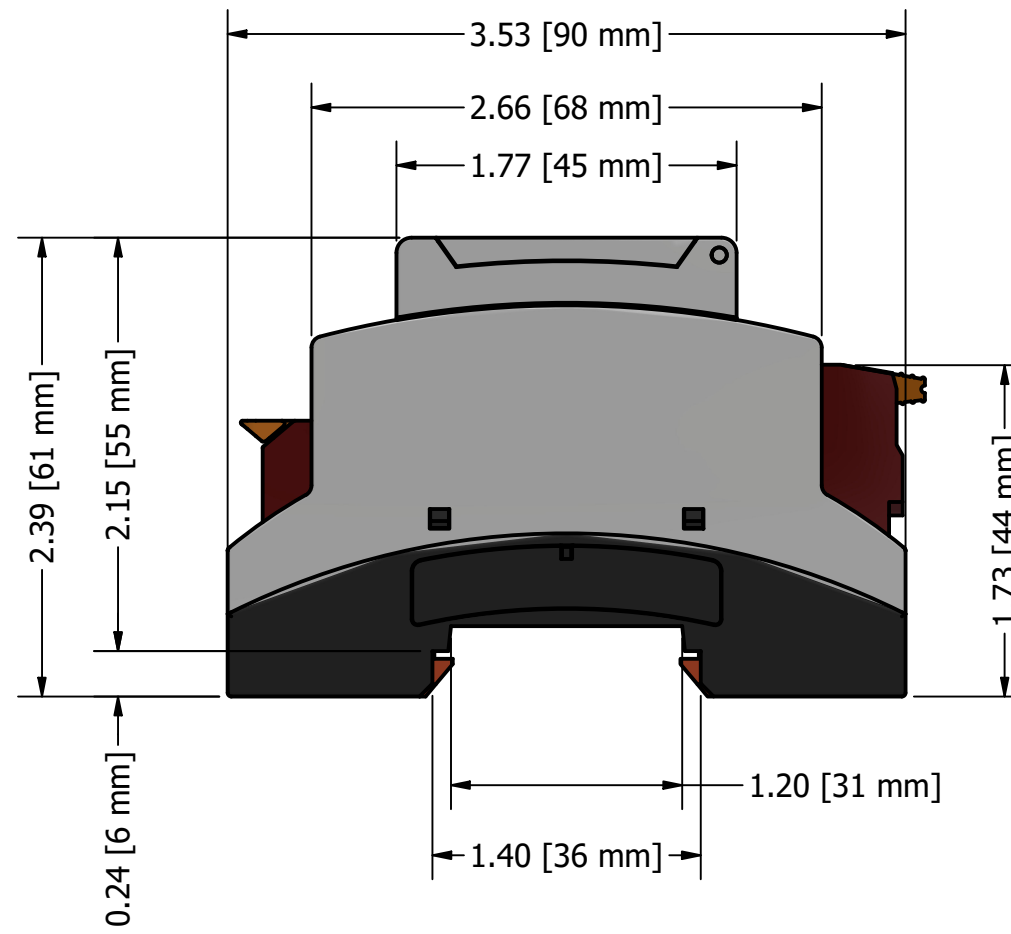

4

3

2

1

DETAIL A SCALE 2 : 1

Conductor cross section AWG min.24
Conductor cross section AWG max.10
Conductor cross section min.0.2 mm²
Conductor cross section max.6 mm²
Stripping length 12 mm
Rated surge voltage (III/3)8 kV

Conductor cross section:
28-14 AWG / 0.08-2.08 mm²
Wire stripe length: 6-7 mm

Conductor cross section:
28-14 AWG / 0.08-2.08 mm²
Wire stripe length: 6-7 mm

DRAWN J. Lizarazo	2/21/2019			
CHECKED				
QA		IsoBlock I-ST-1c		
MFG		SIZE C	DWG NO	REV
APPROVED		SCALE	IsoBlock I-ST-1c	
			SHEET 1 OF 1	