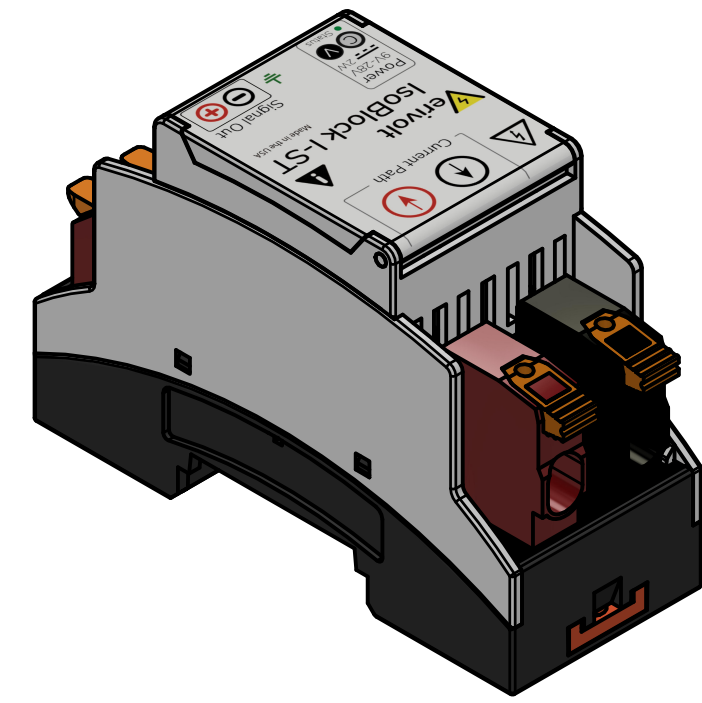

4

3

2

1

DETAIL A SCALE 2 : 1

Conductor cross section AWG min.24
Conductor cross section AWG max.10
Conductor cross section min.0.2 mm²
Conductor cross section max.6 mm²
Stripping length 12 mm
Rated surge voltage (III/3)8 kV

Conductor cross section:
28-14 AWG / 0.08-2.08 mm²
Wire stripe length: 6-7 mm

Conductor cross section:
28-14 AWG / 0.08-2.08 mm²
Wire stripe length: 6-7 mm

DRAWN J. Lizarazo	2/21/2019			
CHECKED				
QA		IsoBlock I-ST-1c		
MFG		SIZE C	DWG NO	REV
APPROVED		SCALE	IsoBlock I-ST-1c	
			SHEET 1 OF 1	